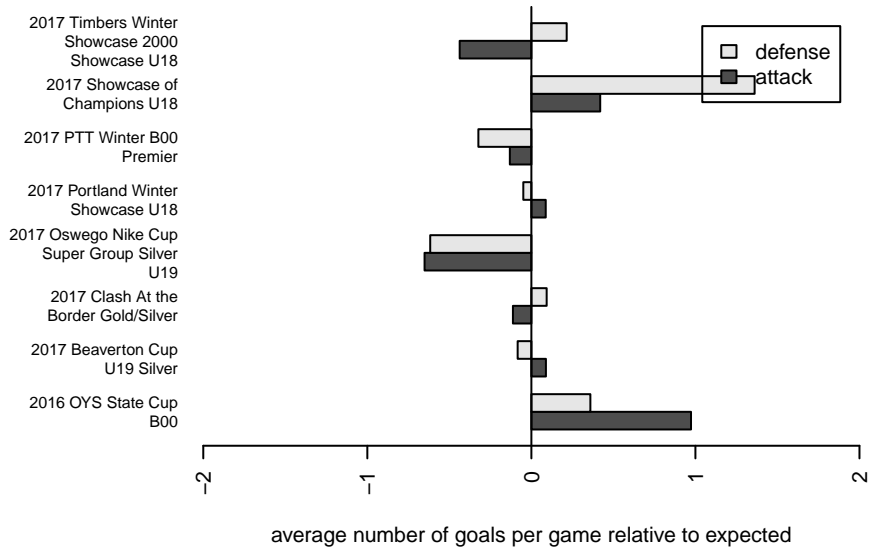

Performance relative to 13 month average