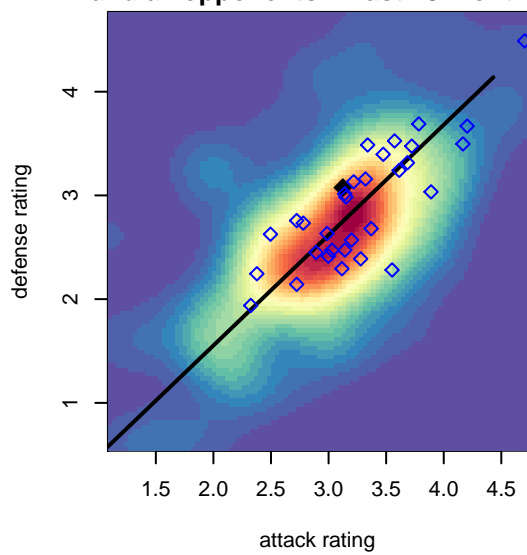

**attack and defense rating
relative to others at age
and all opponents in last 13 months**