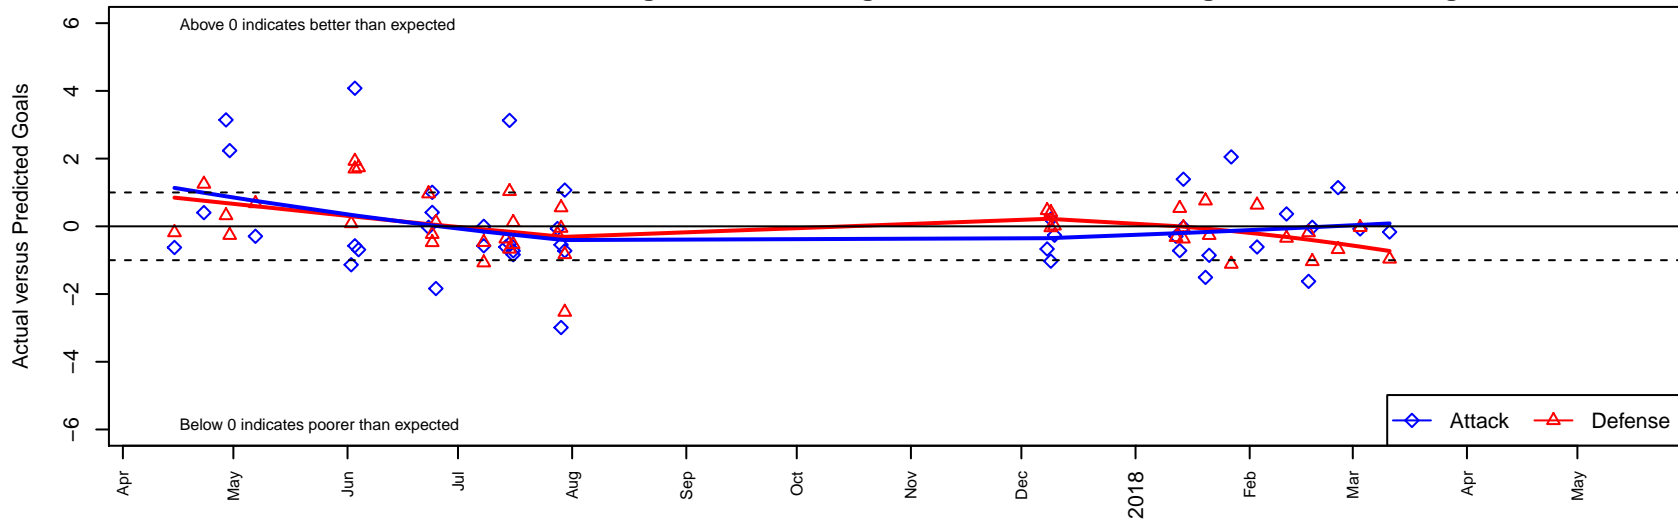

# PCU Red B00

Portland City United SC  
 Portland, OR  
 B00 total strength=1694  
 attack=22.73 defense=21.66  
 spr league = PTT Win B00 Premier

alt names used:  
 PORTLAND CITY UNITED PCU 00B RED  
 PORTLAND CITY UNITED PCU 00B RED (OR)  
 Portland City United 00B Red  
 PCU 00B Red

Venues played:  
 2016 OYS State Cup B00  
 2017 Showcase of Champions U18  
 2017 Clash At the Border Gold/Silver  
 2017 PCU Summer Classic HS Gold  
 2017 Beaverton Cup U19 Silver  
 2017 Oswego Nike Cup Super Group Silver U1  
 2017 Timbers Winter Showcase 2000 Showcas  
 2017 Portland Winter Showcase U18  
 2017 PTT Winter B00 Premier

**PCU Red B00**  
 Dots are actual minus expected GF (blue circles) and GA (red triangles).  
 Blue line is smoothed change in attack strength. Red is smoothed change in defense strength.

**attack and defense variance (black dot)  
relative to other teams  
and top 10 in region**