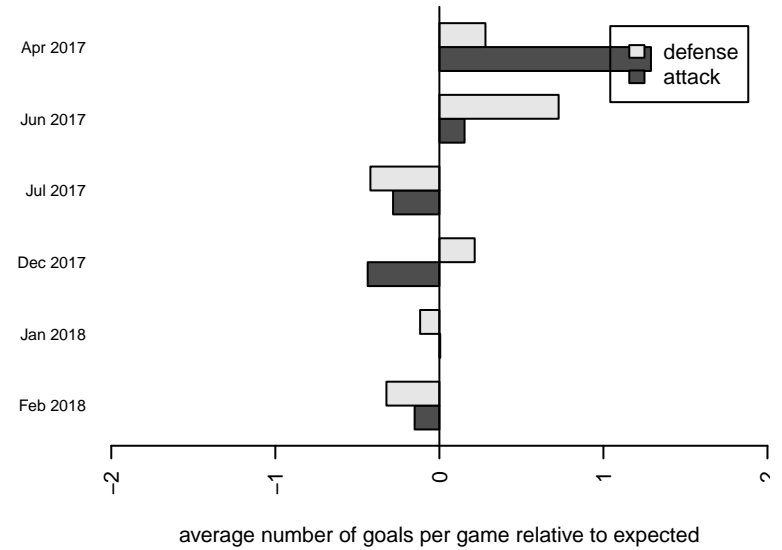

Performance relative to 13 month average