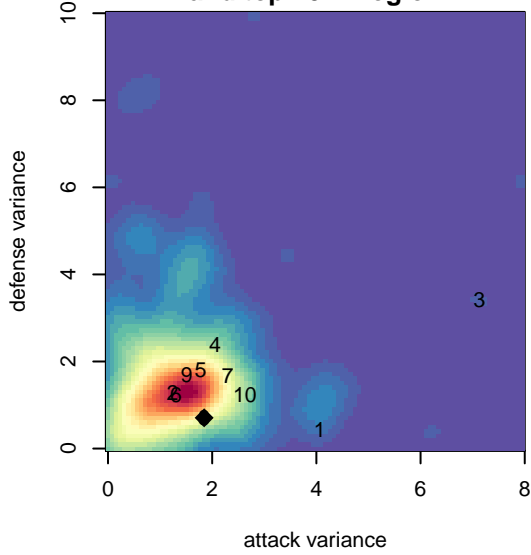

# PCU Red B00

Portland City United SC  
 Portland, OR  
 B00 total strength=1694  
 attack=22.73 defense=21.66  
 spr league = PTT Win B00 Premier

alt names used:  
 PORTLAND CITY UNITED PCU 00B RED  
 PORTLAND CITY UNITED PCU 00B RED (OR)  
 Portland City United 00B Red  
 PCU 00B Red

Venues played:  
 2016 OYS State Cup B00  
 2017 Showcase of Champions U18  
 2017 Clash At the Border Gold/Silver  
 2017 PCU Summer Classic HS Gold  
 2017 Beaverton Cup U19 Silver  
 2017 Oswego Nike Cup Super Group Silver U1  
 2017 Timbers Winter Showcase 2000 Showcas  
 2017 Portland Winter Showcase U18  
 2017 PTT Winter B00 Premier

**PCU Red B00**  
 Dots are actual minus expected GF (blue circles) and GA (red triangles).  
 Blue line is smoothed change in attack strength. Red is smoothed change in defense strength.

**attack and defense variance (black dot)  
relative to other teams  
and top 10 in region**